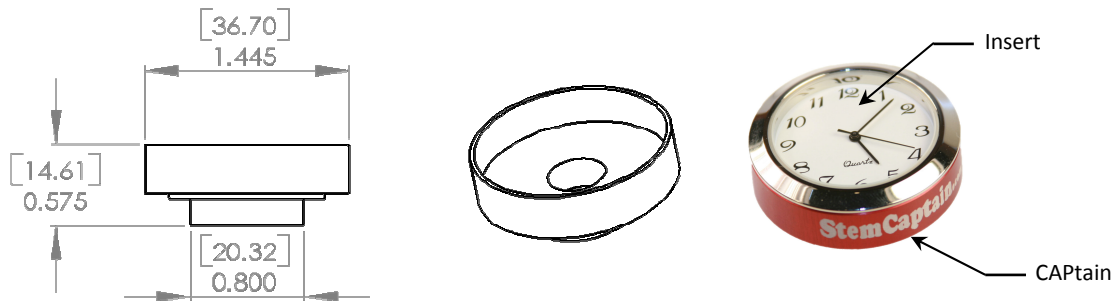

## StemCAPtain™ – Technical Data Sheet

### Overall Dimensions:

### Materials:

- CAPtain: 6061-T6 aluminum, anodized (red, black, blue, green or gold) to min.001" thick.
- Insert: glass lens, chromed brass bezel, stainless steel body, rubber mounting gasket.

### Other Specifications:

- CAPtain:
  - Compatible with 1" and 1 1/8" threadless headsets
  - Weight 11 g
  - Accepts StemCAPtain clock, thermometer, and picture frame insert
  - Work with most normal stem cap mounting screws
- Clock
  - Accurate Quartz movement
  - Sealed waterproof design
  - Glow-in-the-dark hour and minute sweep hands with second sweep hand
  - Dial colors white w/ black numbers or black w/ white numbers
  - Replaceable battery
  - Weight 20 g
- Thermometer
  - Celsius and Fahrenheit scale accurate to +/- 5%
  - Sealed waterproof design
  - Glow-in-the-dark hour indicator
  - Dial colors white w/ black numbers or black w/ white numbers
  - Weight 19 g
- Picture Frame
  - Sealed waterproof design
  - Cut out and insert picture of choice
  - Also functions as a compartment to hold small necessities
  - Weight 16 g
- Compass
  - Liquid filled compass
  - Non-magnetic stainless steel set screw (non-magnetic SS stem cap bolt available)
  - Weight 17 g total (compass CAPtain and insert)